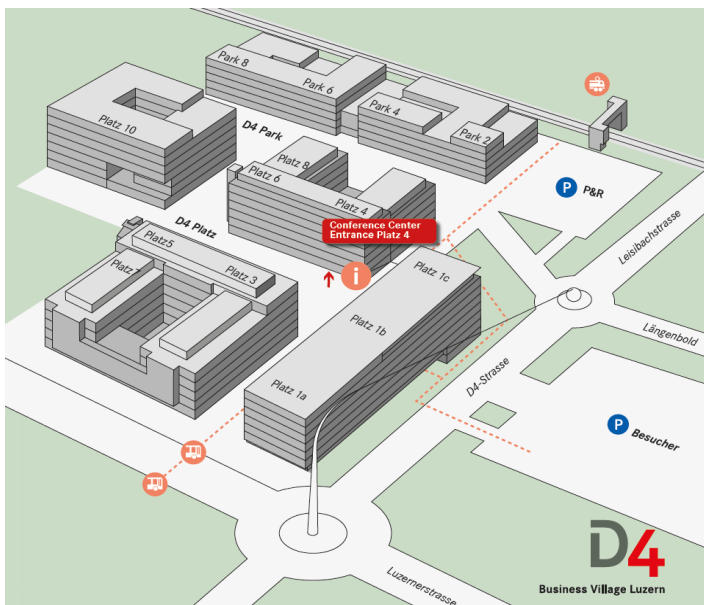

Driving map - How to get here

The D4 Business Village Luzern has excellent transport connections: Thanks to the access to the national A2 and A4 / A14 motorways, the proximity to Zurich international airport (45 minutes), the regularly running public (bus / train) and the separate railway station Root D4.

On foot

The D4 is a two-minute walk away from the railway station Root D4 or the bus stop Root D4 Oberfeld. D4's reception is at Platz 4.

By train

Trains from Zurich International Airport, Zurich, Berne, Basel, and Geneva to Lucerne, Zug or Rotkreuz leave every 30 minutes. From there, take the train (S1) to Root D4 railway station.

By bus

From Lucerne main station every 7 minutes with line 1 direction Ebikon, to Weichlen, change to bus no. 23 to the bus stop Root D4 Oberfeld.

By car

Motorway A14 Zurich-Lucerne, exit Buchrain-Ebikon direction Root, 1.3 km to Root D4 or exit Gisikon-Root, Kantonsstrasse direction Lucerne, 3 km to Root D4.