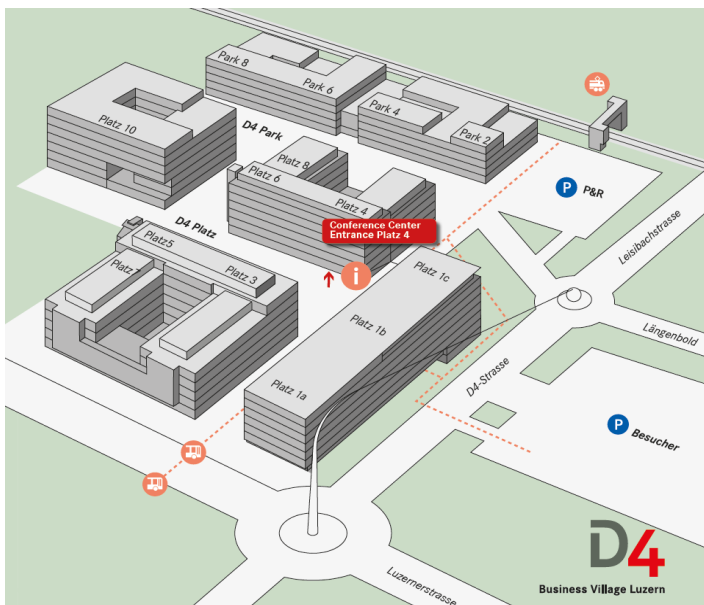

Driving map - How to get here

The D4 Business Village Luzern has excellent transport connections: Thanks to the access to the national A2 and A4 / A14 motorways, the proximity to Zurich international airport (45 minutes), the regularly running public (bus / train) and the separate railway station Root D4.

On foot

The D4 is a two-minute walk away from the railway station Root D4 or the bus stop Root D4 Oberfeld. D4's reception is at Platz 4.

By train

Trains from Zurich International Airport, Zurich, Berne, Basel, and Geneva to Lucerne, Zug or Rotkreuz leave every 30 minutes. From there, take the train (S1) to Root D4 railway station.

By bus

From Lucerne main station every 7 minutes with line 1 direction Ebikon, to Weichlen, change to bus no. 23 to the bus stop Root D4 Oberfeld.

By car

Motorway A14 Zurich-Lucerne, exit Buchrain-Ebikon direction Root, 1.3 km to Root D4 or exit Gisikon-Root, Kantonsstrasse direction Lucerne, 3 km to Root D4.

In the whole area

- P1 Visitors' parking area
- P2 Park & Ride
- P3 Tenants' parking area
- P4 Tenants' car park
- Parking till
- Railway station
- Bus stops
- Biketower
- Nextbike (Rental bike)
- Infopoint
Main reception D4
- Jogging/woodland run/fitness trail
- Delivery 1-4