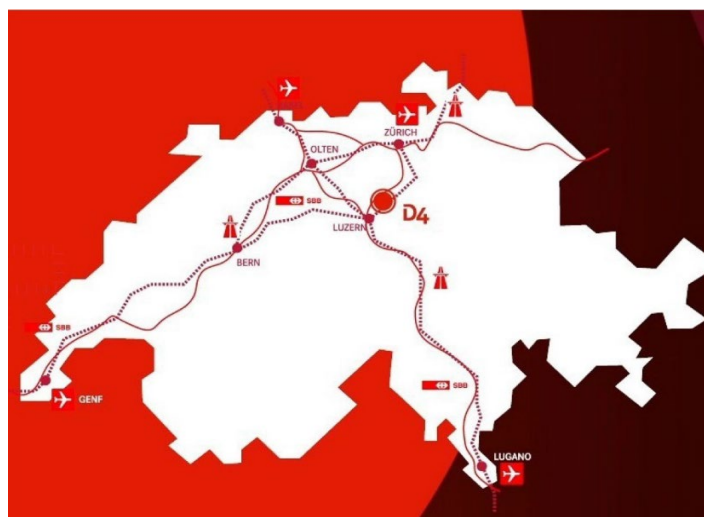

D4 Business Village Luzern

Platz 4
CH-6039 Root D4
+41 41 455 20 20

info@d4business-village.ch
www.d4business-village.ch
www.square-one.ch